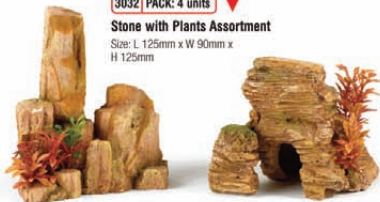

3032 PACK: 4 units ▼

Stone with Plants Assortment

Size: L 125mm x W 90mm x
H 125mm

2847 PACK: 1 unit ▼

White Stone with Cactus

Size: L 165mm x W 120mm x
H 115mm

2742 PACK: 1 unit ▼

Arizona Rock

Size: L 255mm x W 155mm x
H 200mm

2640 PACK: 3 units ▼

Rocky Arch with Plants

Size: L 165mm x W 65mm x
H 95mm

2959 PACK: 1 unit ▼

Red Stone Canyon

Size: L 475mm x W 215mm x
H 265mm